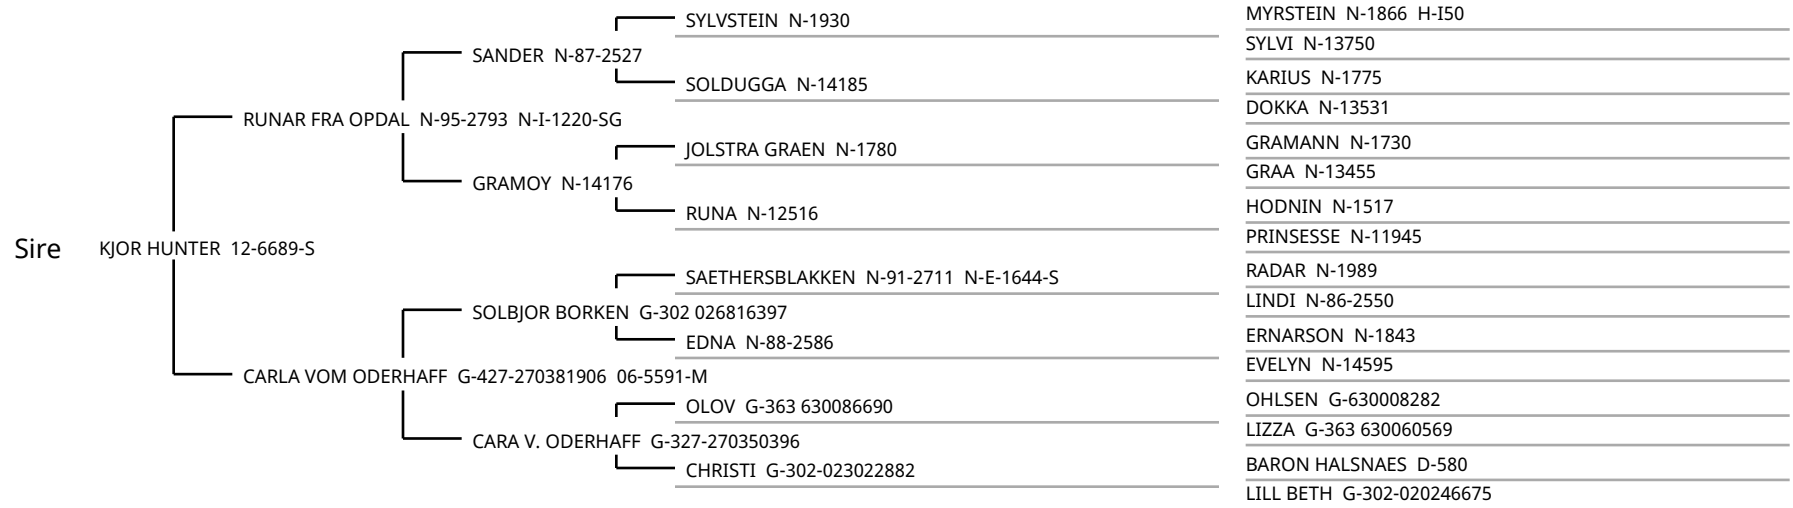

Pedigree for 24-8310-M - 1DR UNNERJE

Foaled July 7, 2024

Bred by CHERRIE NOLDEN, Dodgeville, WI

1DR UNNERJE 24-8310-M