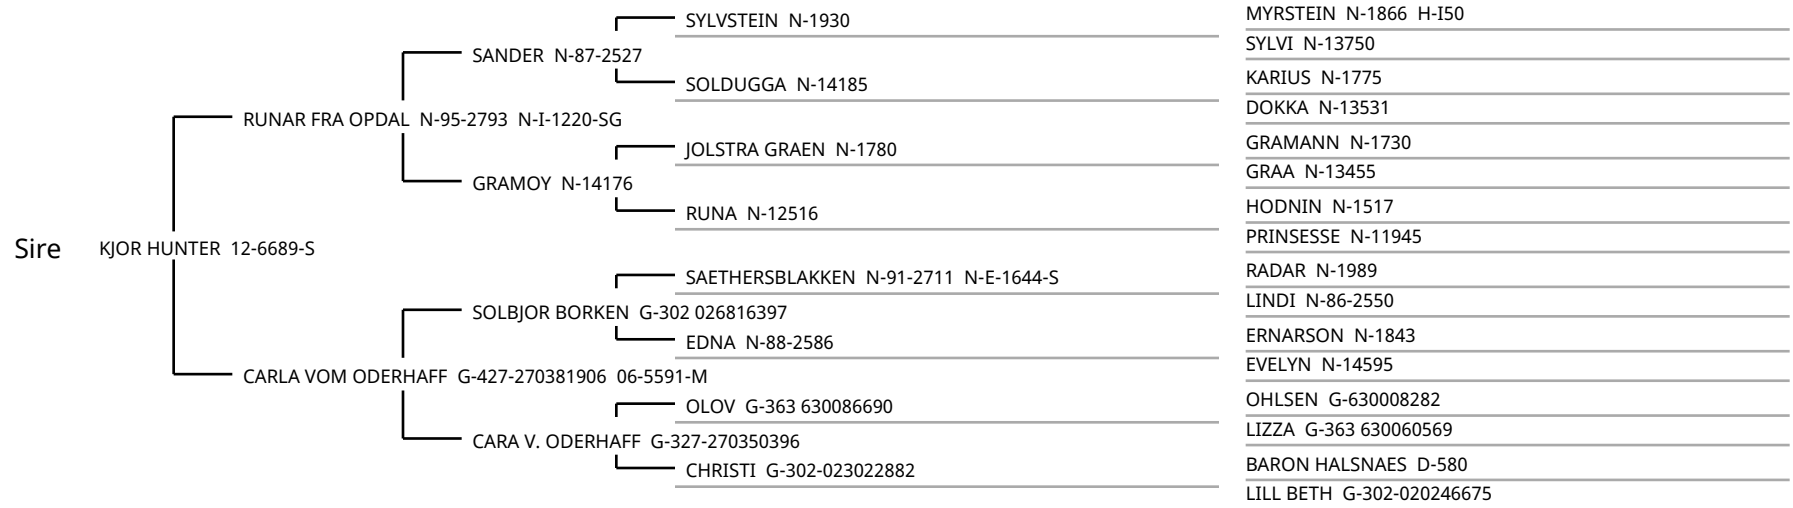

# Pedigree for 24-8325-S - 1DR STIGANDR

Foaled July 29, 2024

Bred by CHERRIE NOLDEN, Dodgeville, WI

## 1DR STIGANDR 24-8325-S