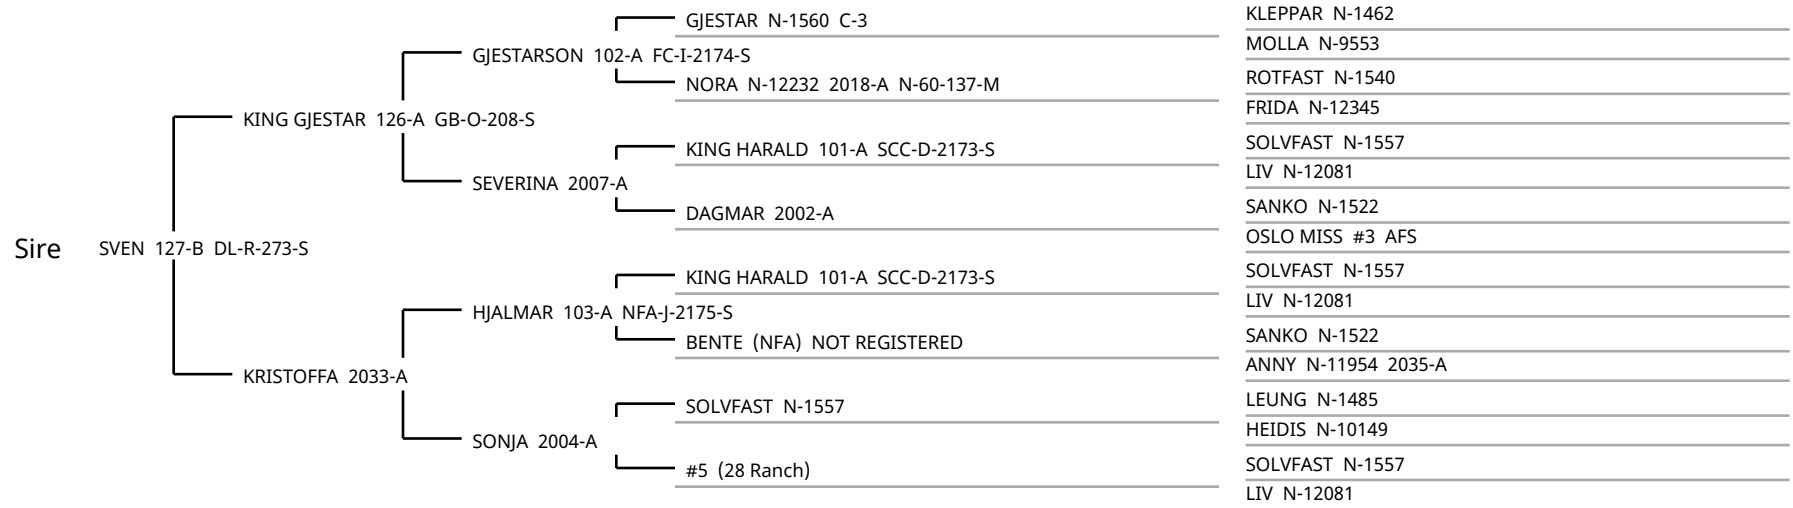

# Pedigree for RMQ-W-2713-M - GERD 2150-B

Foaled May 10, 1983

Bred by ROBERT M. QUANBECK, Northfield, MN

## GERD 2150-B RMQ-W-2713-M