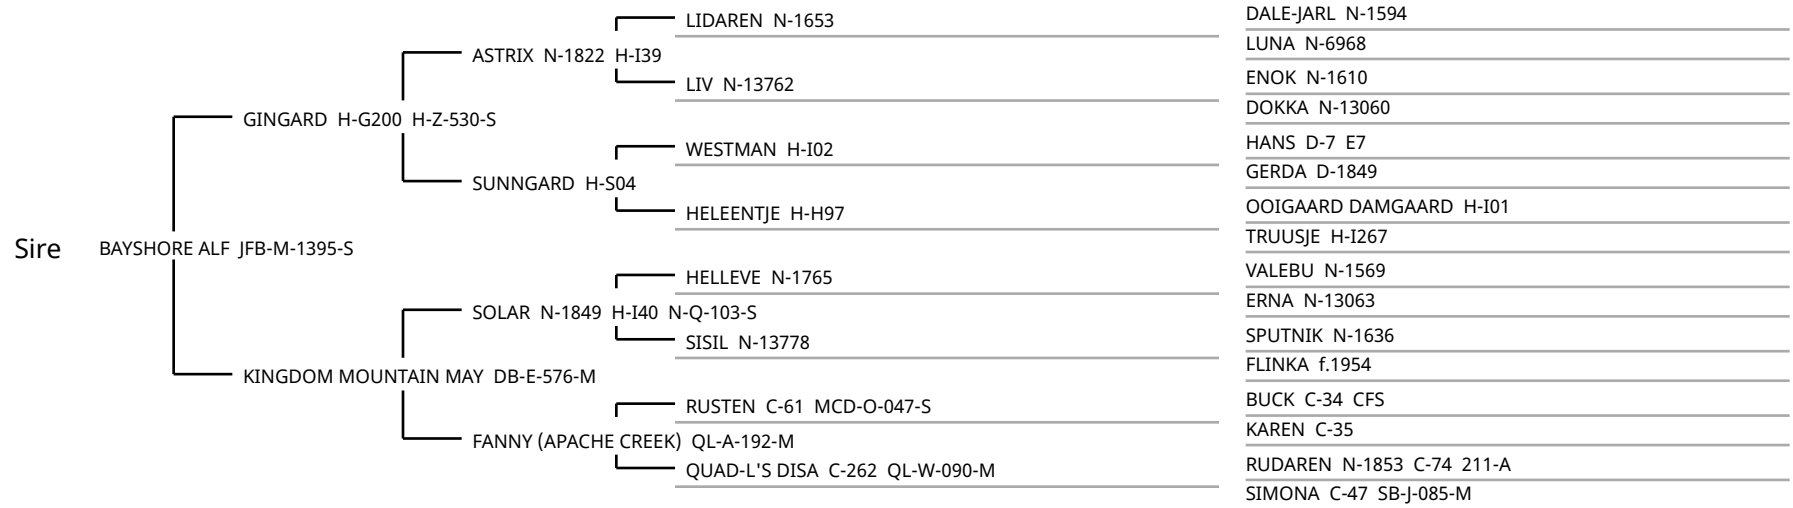

Pedigree for DRF-S-2148-SG - SHOME DIDRIK

Foaled June 3, 2005

Bred by ROSEMARY FLEHARTY, Prairie Home, MO

SHOME DIDRIK DRF-S-2148-SG