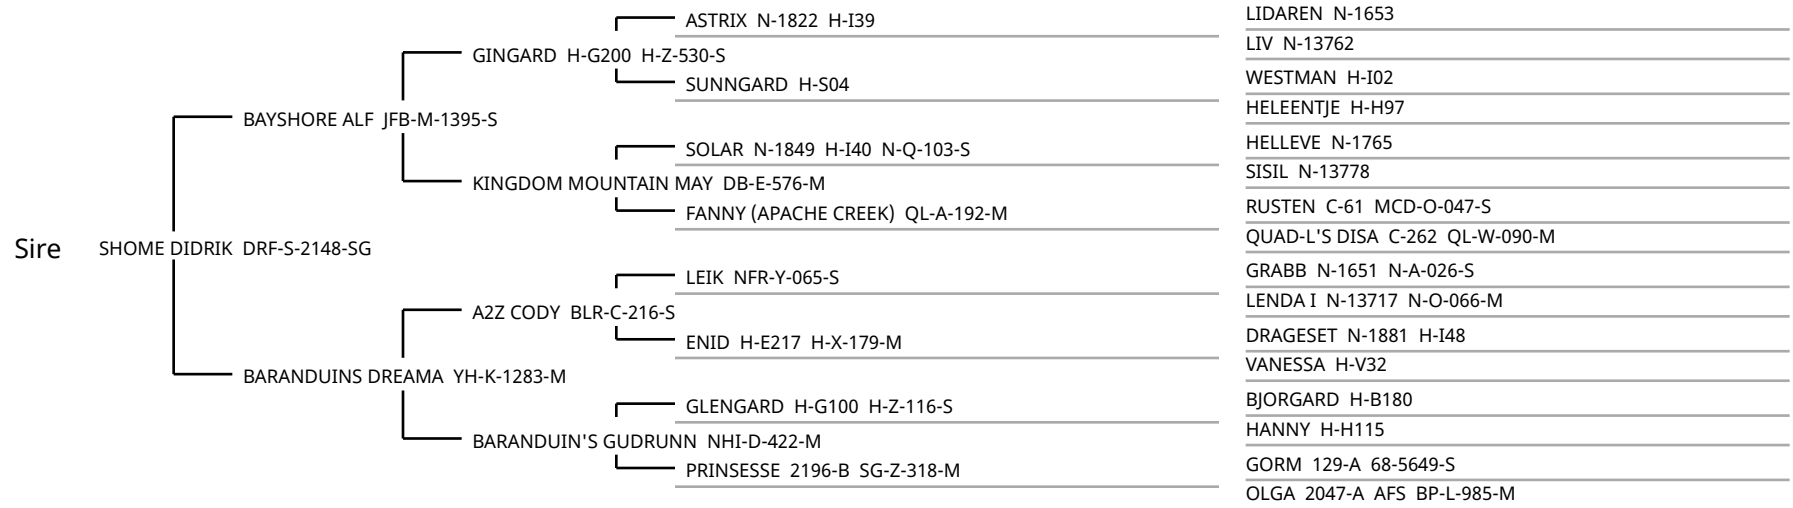

# Pedigree for 08-5904-M - 1DR AUBREY

Foaled July 17, 2008

Bred by CHERRIE NOLDEN, Dodgeville, WI

## 1DR AUBREY 08-5904-M